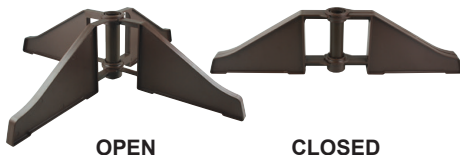

MODEL	ITEM #	FOR POLE DIA.	STAND HT.	1-23	24+	LBS.
PFS	050221	1", 1-1/8", 1-1/4"	5-3/4"	$34.50	$27.50	1.5

THREE HOLE FLOOR STANDS

This cast stand creates a display of 1, 2, or 3 flags. Supplied with adapter sleeves to accommodate various pole diameters.