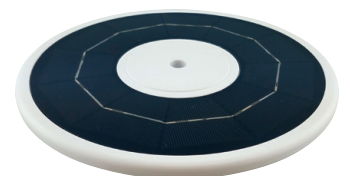

SOLAR FLAGPOLE LIGHT

This solar-powered light is ideal for flagpoles 25' and shorter.

- Light sensor turns light on automatically at night
- 120 x 0.2W ultra bright SMD 2835 LED's
- 3.7V 5200mAh rechargeable lithium battery
- 5.5V 5.2W efficiency monocrystalline solar panel

ITEM #	SIZE	1-5	6+	LBS.
380207	1-5/8" x 9-7/8"	$90	$85	1.6

* For use with all trucks except the ST series