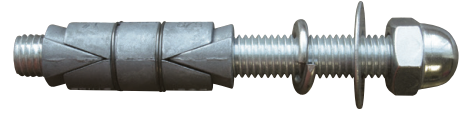

## THRU WALL BOLTS

For Mounting Outrigger & Vertical Wall Mount Brackets

Zinc plated steel complete with one acorn nut, one hex nut, two washers & two lock washers.

ITEM #	SIZE	COLOR	1-5	6+	LBS
380048	5/8" x 6"	SILVER	\$18.00	\$17.00	.75
380049	5/8" x 12"	SILVER	21.00	20.00	1.2
380050	5/8" x 18"	SILVER	21.50	20.00	1.7
380051	5/8" x 24"	SILVER	22.00	20.50	2.1
380052	5/8" x 30"	SILVER	23.00	22.00	2.5
380053	5/8" x 36"	SILVER	25.50	22.00	2.9

## MOUNTING BOLTS WITH EXPANSION SHIELDS

For Mounting Outrigger & Vertical Wall Mount Brackets

Zinc plated steel complete with one acorn nut, one washer & one lock washer.

ITEM #	SIZE	COLOR	1-5	6+	LBS
380103	5/8" x 6"	SILVER	\$20.00	\$19.00	.81

## TUNNEL LIGHTS

Sold in sets only – 18" long by 6" diameter aluminum cylinders. Fixtures accept 150 watt flood lamps for up, down or up/down lighting (lamps not included in pricing below). See table below for wiring set-up cost not included in tunnel light pricing.