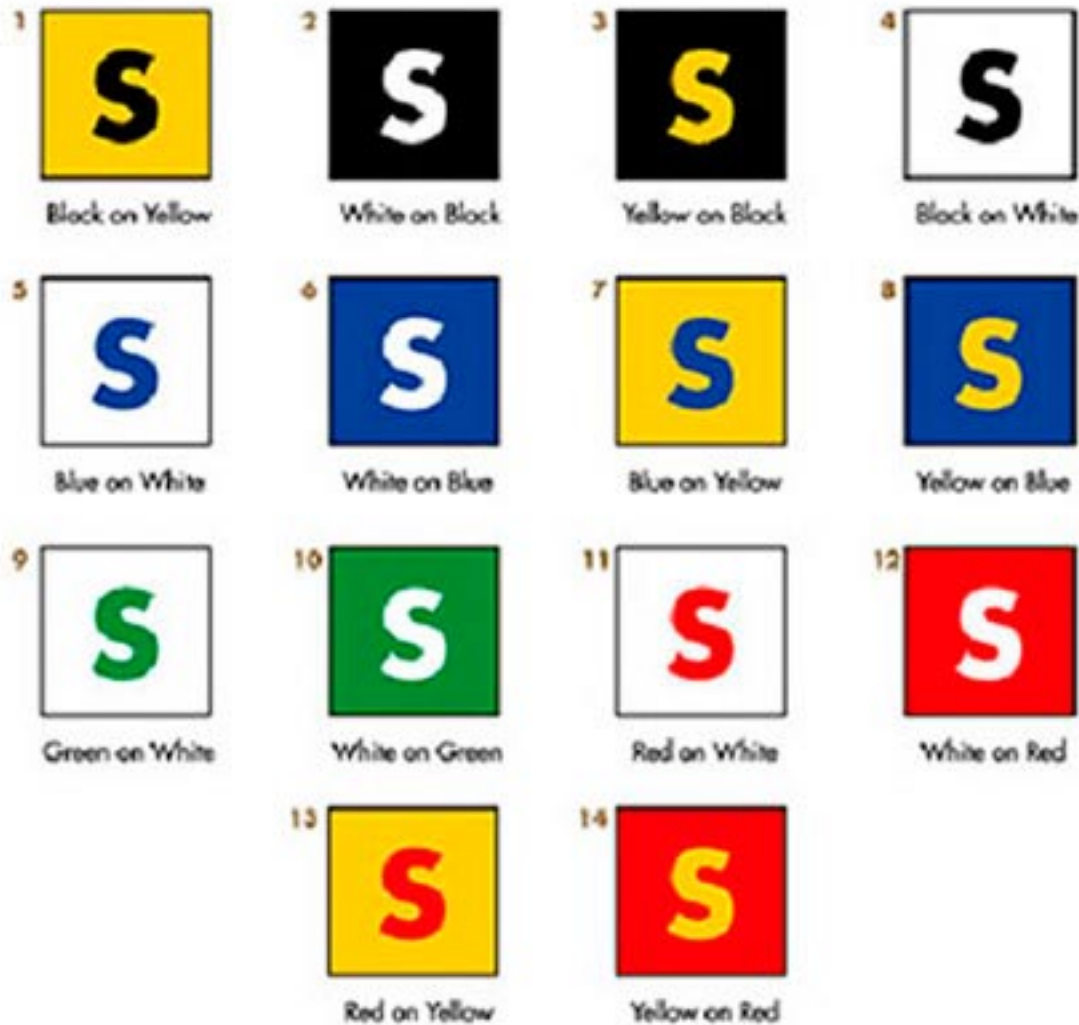

Color & Contrast

A high color contrast factor will improve legibility. Here are the best combinations, ranked in order of legibility from a distance.

Distance & Visibility

Letter Height (Inches)	Distance For Best Impact	Maximum Readable Distance
3"	30'	100'
4"	40'	150'
6"	60'	200'
8"	80'	350'
9"	90'	400'
10"	100'	450'
12"	120'	525'
15"	150'	630'
18"	180'	750'
24"	240'	1000'
30"	300'	1250'
36"	360'	1500'
42"	420'	1750'
48"	480'	2000'
54"	540'	2250'
60"	600'	2500'